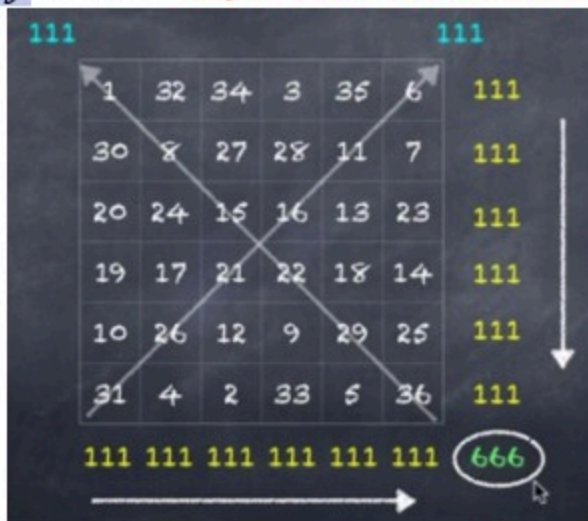

This is *perfect symbolism* of coming Stage **3** **Fall of Babylon** *Prophecy*..

See **Kentucky Derby** articles > <https://www.fivedoves.com/letters/may2026/stevev511-2.pdf> <

Start Date **1** Year

1,

6

Day of the Lord

30,

11,

Execution date Stage **3**

20,

~Top~

Fall of Babylon

19,

~right~

End Date

~~~~~

~corner~

Great Tribulation

As we can see in
perfect order the
first vertical line down