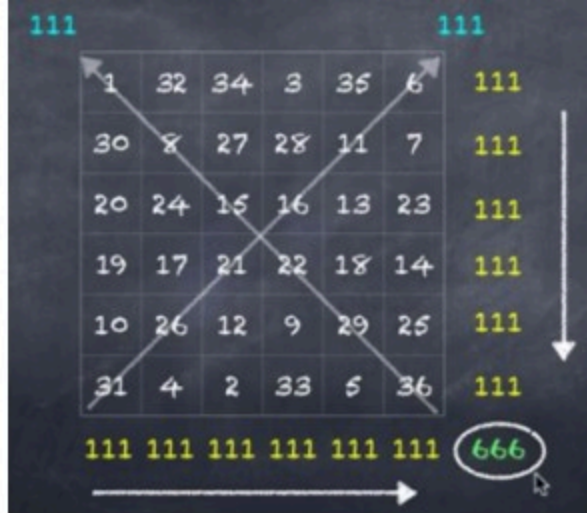

to this vs by Sq Root of **666** . **Great White**=**116** <A=1,B=2 etc ^^^^^^^

From **LUKE 20:26** >>> its **57** X **89** vs to **Revelation 11:6** ~~~~~

This **prophetically** points us to **5789** Jewish Year that begins **Sept/2028**,

where Holiest Day of Year **Day of Atonement** occurs **9/30/2028**.
~~~~~

*"Then I saw a **Great White** throne and Him who sat on it, ~~~~~*

*from whose face the earth and the heaven fled away. ~~~~~*

*And there was found no place for them." ~~~~~*

Revelation 20:11 ~~~~~

.....  
In the **666 Magic Square** below the ~~~~~

date **1/30/2019** is encoded first vertical row down then its **116** months to **9/30/2028**.